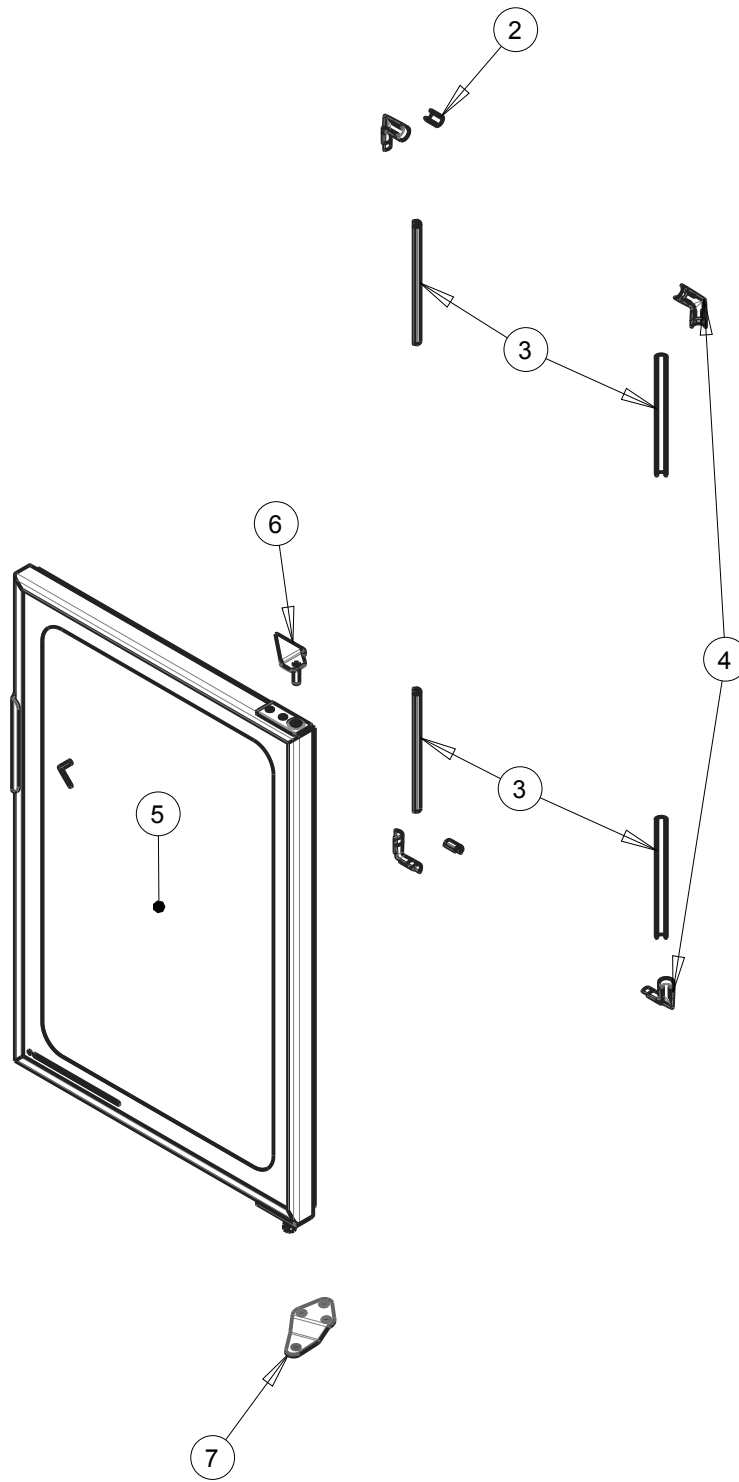

REV.00

Door

Included Models

ENF EVCO4-E1 P6C115BGU LED EXP NGD SL

1019964

Item	Internal Code	Spare Part Code	Description
1	3051066	2065046	LED MODULE
2	2045350	2065153	MOULDING GLASS FIXER COVER
3	2045351	2065155	MOULDING GLASS FIXER COVER
4	3046087	2065348	COUPLER
5	3061469	2086490	GLASS DOOR
6	3043218	2045478	TOP HINGE RIG
7	3044771	2060276	BOTTOM HINGE
*	3051021	2065355	F-M MODULE HARNESS
*	3052340	2065337	F-DRIVER MODULE HARNESS

REV.00

Door

Included Models

ENF EVCO4-E1 P6C115BGU LED EXP NGD SL

1019964