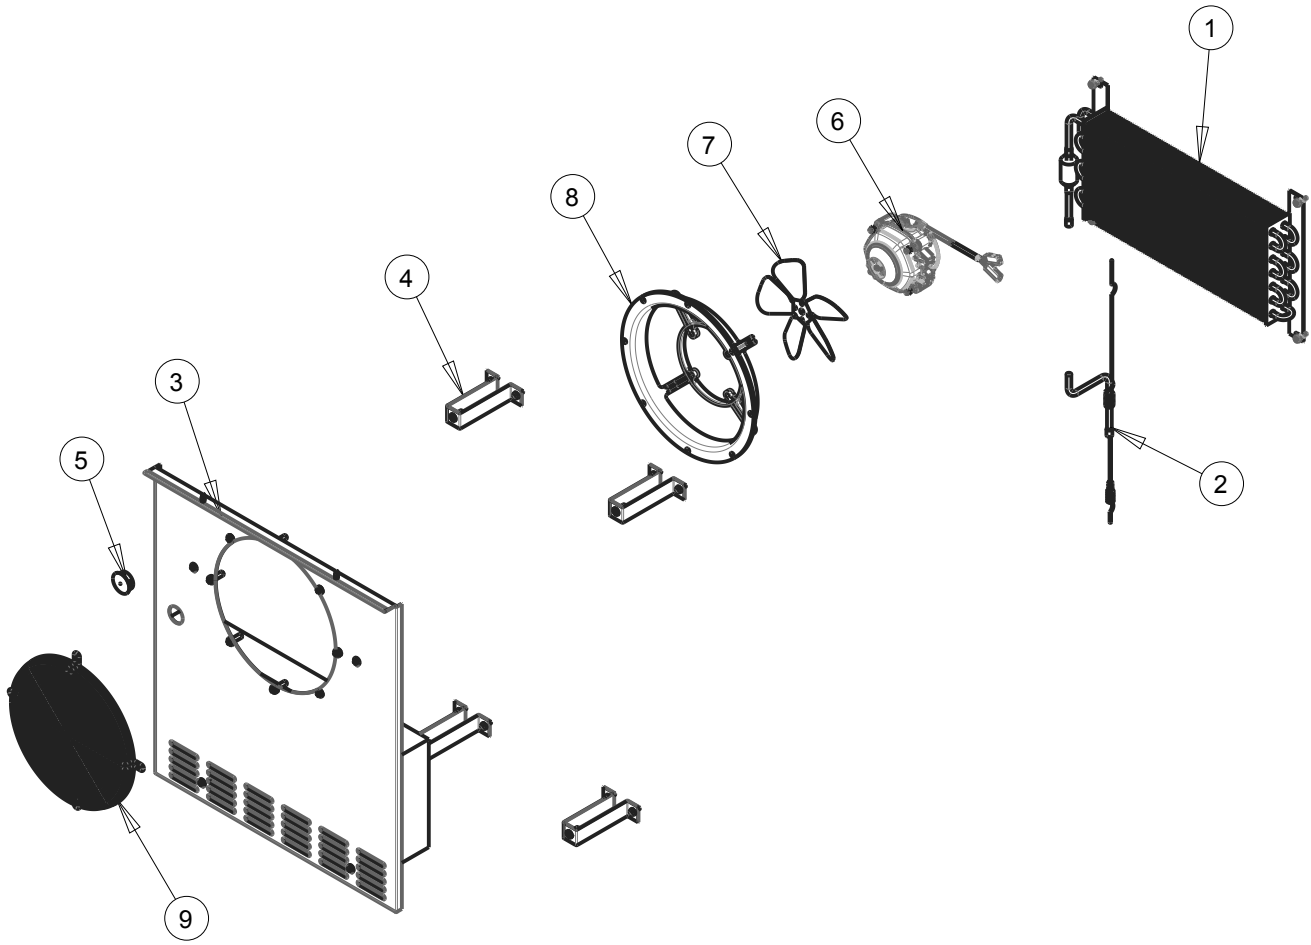

REV.00

Evaporator Unit

Included Models

ENF EVC04-E1 P6C115BGU LED EXP NGD SL

1019964

Item	Internal Code	Spare Part Code	Description
1	3051560	2065104	EVAPORATOR
2	2059619	2085671	HEAT EXCHANGER
3	2042088	2082123	TUBE COVER
4	2016713	2036955	EVAP SUPPORT
5	3015563	2077081	STOPPER
6	3052236	2065322	EVAP FAN MOTOR
7	3025895	2065111	EVAP FAN BLADE
8	3023907	2021792	MOTOR EVAP SUPPORT
9	3037560	2065113	EVAP HOUSING GRILL

REV.00

Evaporator Unit

Included Models

ENF EVCO4-E1 P6C115BGU LED EXP NGD SL

1019964