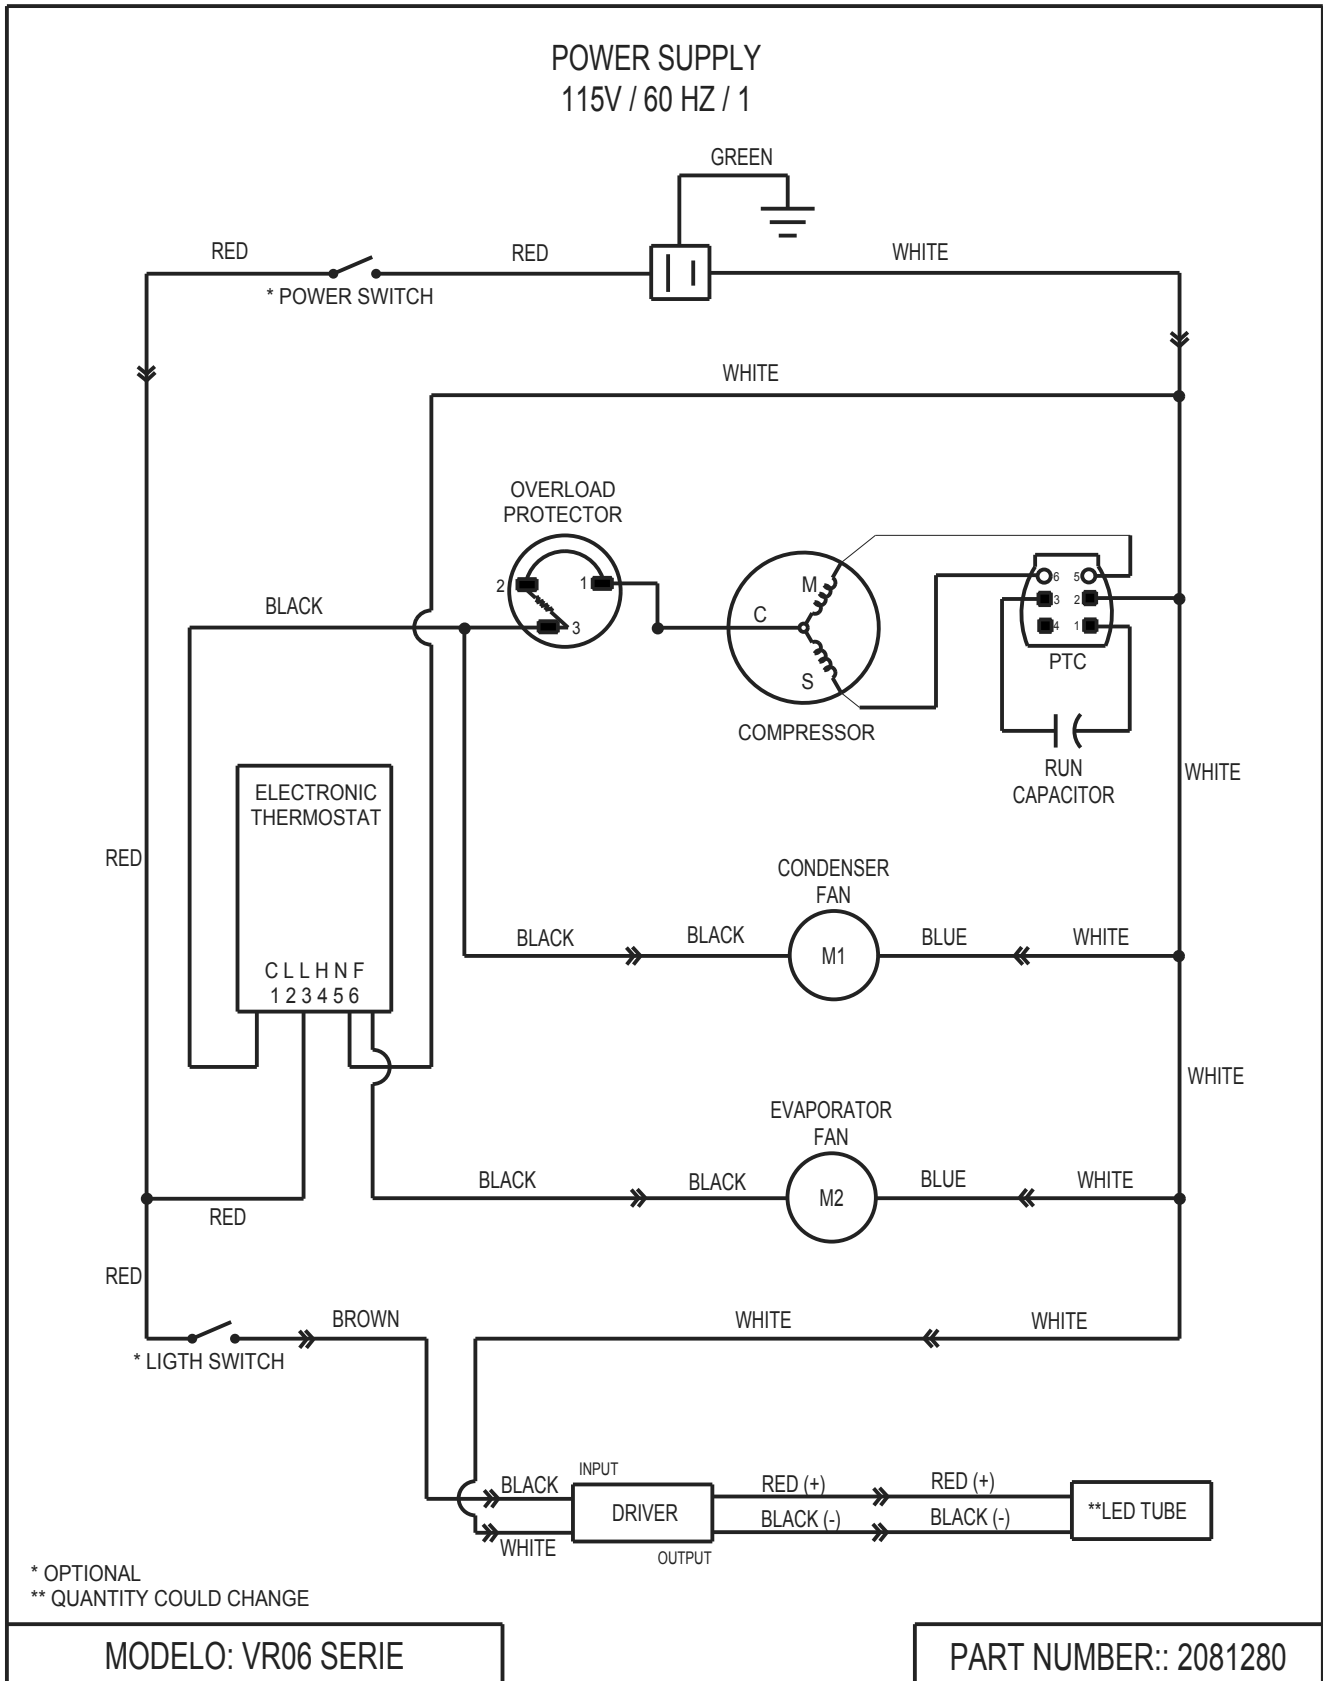

Item	Internal Code	Spare Part Code	Description
1	3051066	2065046	LED MODULE
2	2045350	2065153	MOULDING GLASS FIXER COVER
3	2045351	2065155	MOULDING GLASS FIXER COVER
4	3046087	2065348	COUPLER
5	3061469	2086490	GLASS DOOR
6	3043218	2045478	TOP HINGE RIG
7	3044771	2060276	BOTTOM HINGE
*	3051021	2065355	F-M MODULE HARNESS
*	3052340	2065337	F-DRIVER MODULE HARNESS

REV.00

Door

Included Models

ENF EVCO4-E1 P6C115BGU LED EXP NGD SL

1019964

REV.00

Wiring Diagram

Included Models

ENF EVCO4-E1 P6C115BGU LED EXP NGD SL

1019964