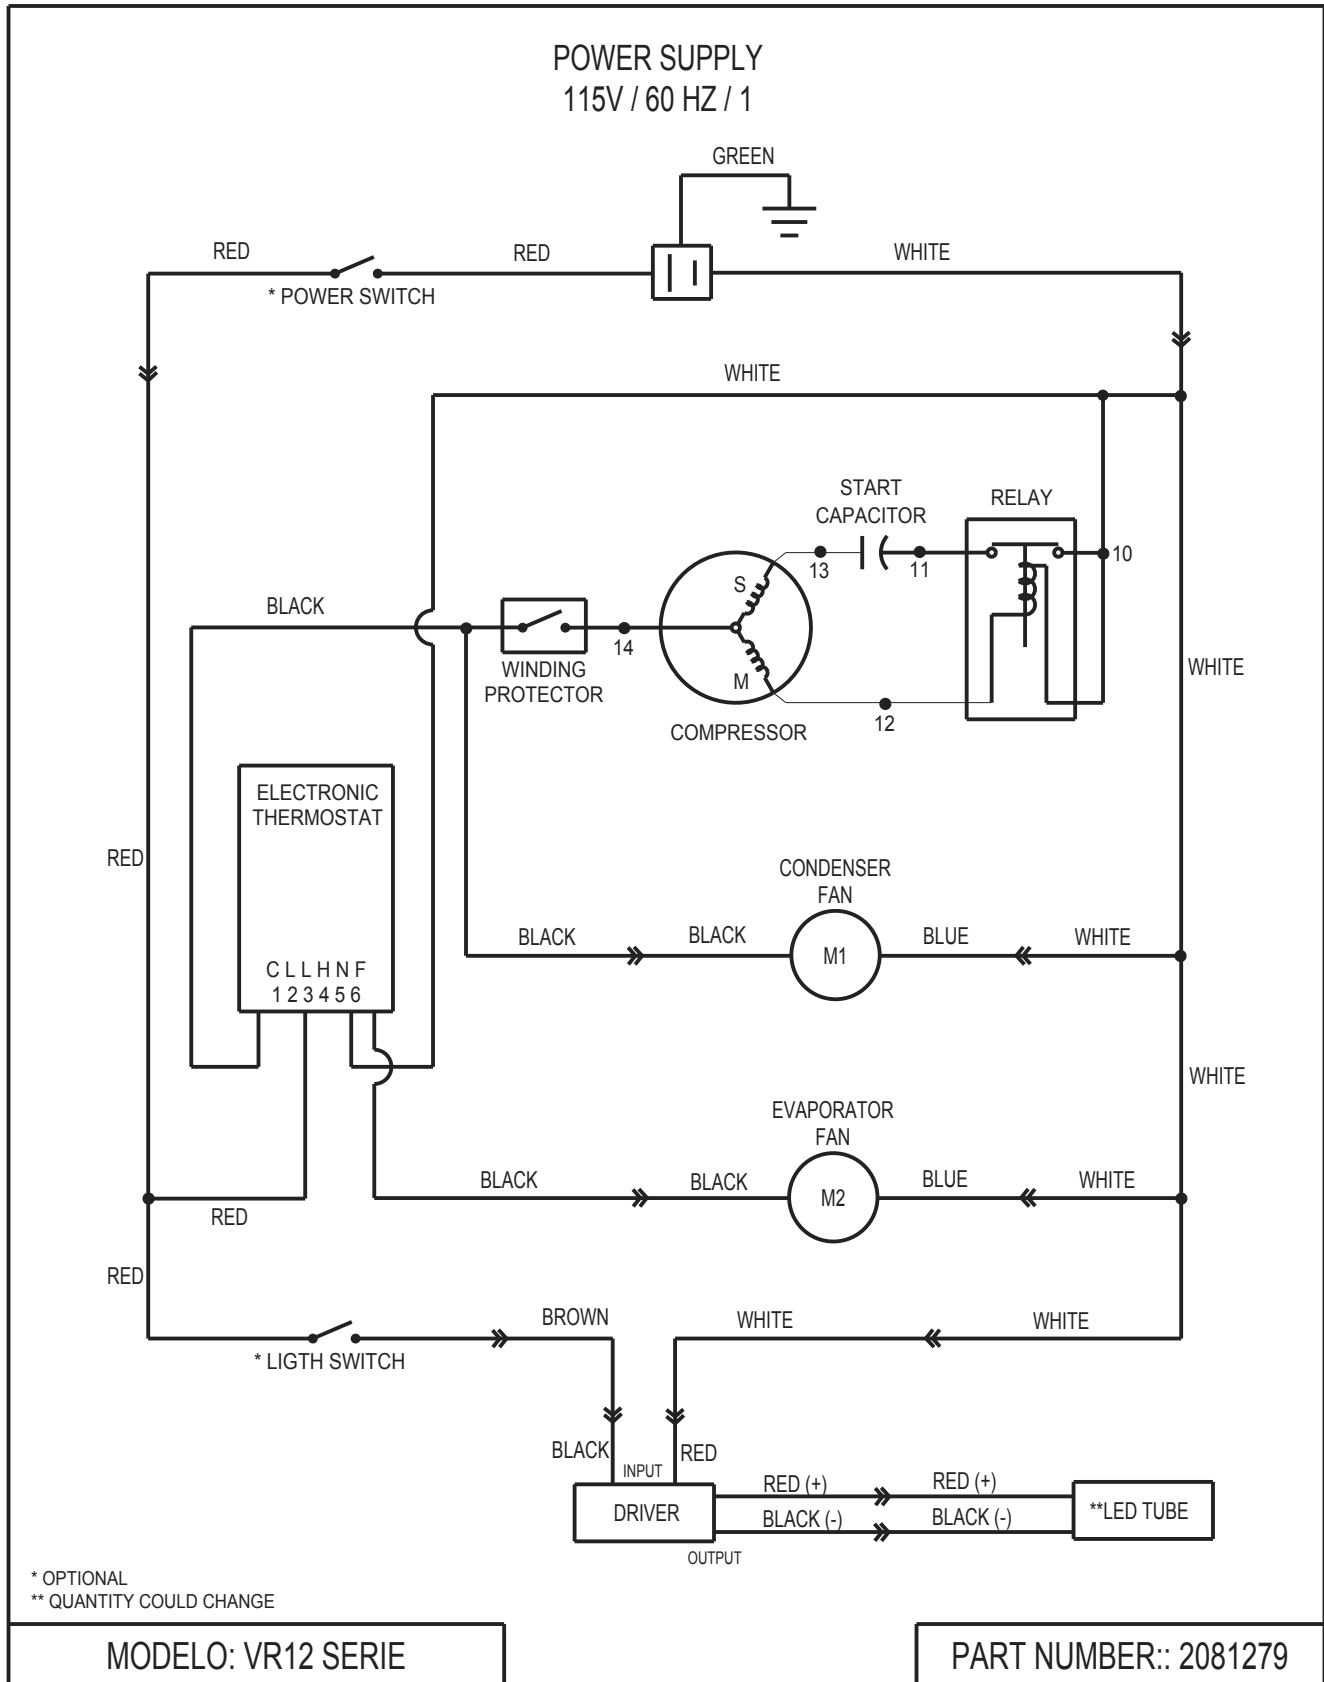

Item	Internal Code	Spare Part Code	Description
1	3051065	2065047	LED MODULE
2	2029000	2087016	MOULDING GLASS FIXER COVER
3	2031726	2077038	MOULDING GLASS FIXER COVER
4	2064663	2088776	MOULDING GLASS FIXER COVER
5	2024003	2088777	GLASS DOOR
6	3040959	2021788	GASKET
7	3028538	2077415	REINFORCEMENT
8	3044866	2076112	DOOR BUSHING
9	2018749	2076375	PLASTIC DOOR HANDLE
10	3027788	2081335	REMOVABLE RIVET
11	3052961	2076369	BOTTOM HINGE
12	3043342	2076346	REINFORCEMENT
13	3052962	2076110	BOTTOM HINGE
14	3023206	2065356	TOP HINGE
15	3043569	2055558	SELF CLOSING
16	3023352	2077329	STOPPER
*	3046324	2076105	F-M MODULE HARNESS "Y"
*	3051220	2075742	F-M MODULE HARNESS

REV.00

Puerta

Included Models ENF VR08 C BMAD R6 UL LED EXPFOODSERVICE 1020339

* OPTIONAL
** QUANTITY COULD CHANGE

REV.00

Wiring Diagram

Included Models ENF VR08 C BMAD R6 UL LED EXPFOODSERVICE 1020339