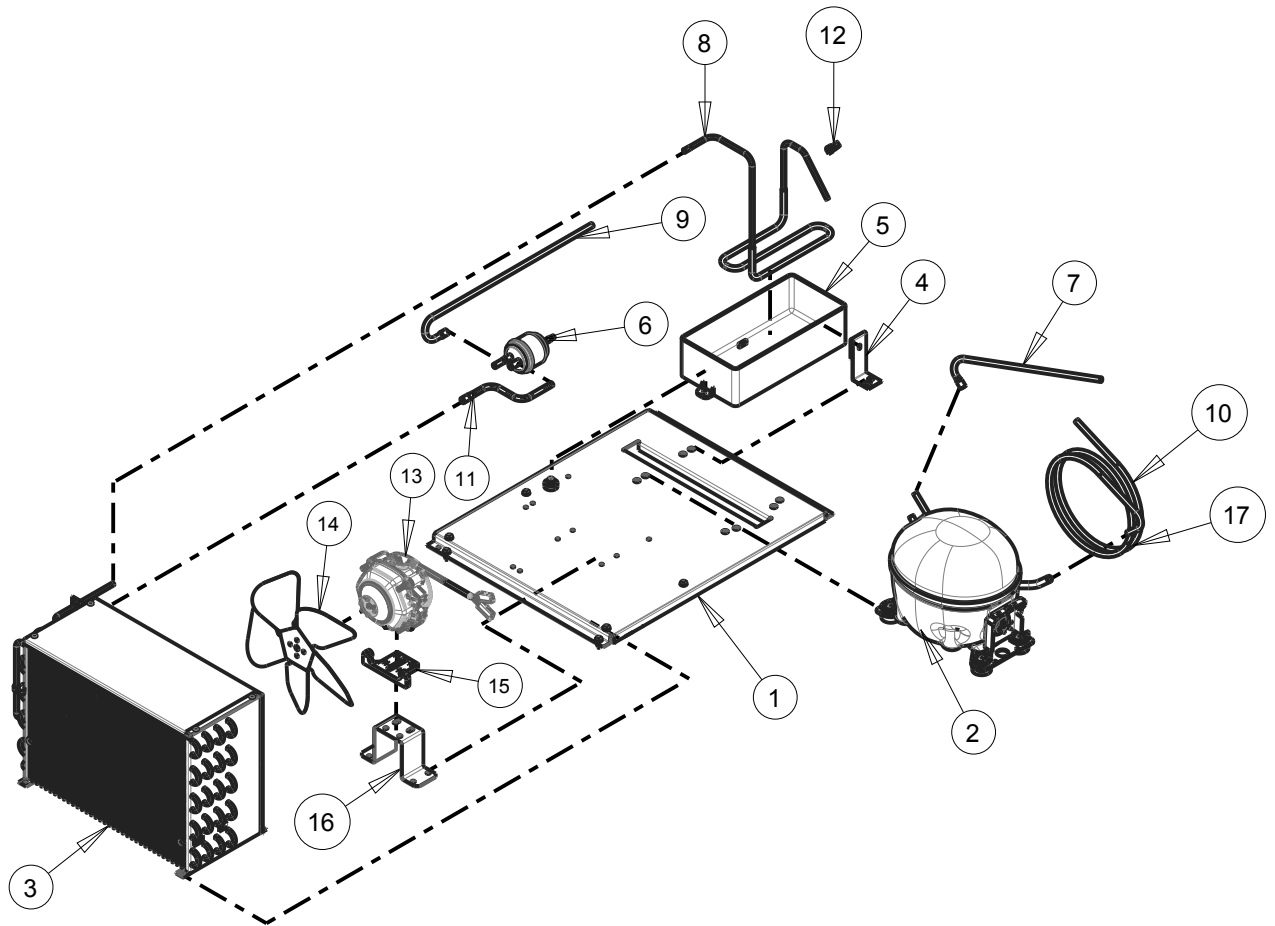

REV.00

Condenser Unit

Included Models

ENF VR08 C BMAD R6 UL LED EXPFOODSERVICE

1020339

Item	Internal Code	Spare Part Code	Description
1	2053768	2086957	COMPRESSOR BASE
2	3053800	2073988	COMPRESSOR
3	2045114	2065073	CONDENSER
4	2003751	2045838	COND PAN SUPPORT
5	3000813	2035825	CONDENSATE PAN
6	3043930	2065116	FILTER DRIER
7	2021863	2072762	VACCUM PIPE
8	2066109	2073245	DISCHARGE PIPE
9	2004304	2063503	VACCUM PIPE
10	2066108	2073244	SUCTION LINE
11	2034629	2086038	FILTER TUBE
12	3037478	2083587	PIPE SUPPORT
13	3052236	2065322	COND FAN MOTOR
14	3024837	2021790	COND FAN BLADE
15	3039514	2065362	MOTOR EVAP SUPPORT
16	3038299	2073981	MOTOR STAND
17	3000807	2077326	PIPE INSULATION

REV.00

Condenser Unit

Included Models   ENF VR08 C BMAD R6 UL LED EXPFOODSERVICE   1020339