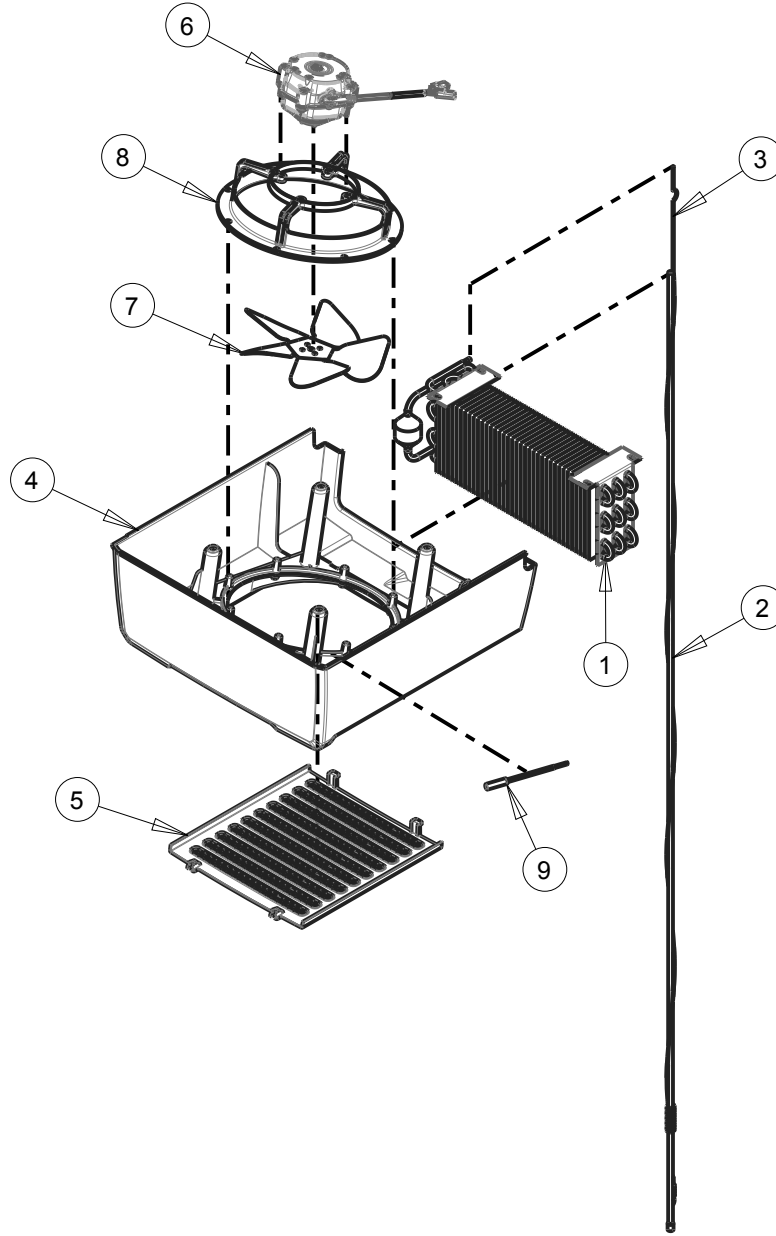

REV.00

General Assembly

Included Models

ENF VR08 C BMAD R6 UL LED EXPFOODSERVICE

1020339

Item	Internal Code	Spare Part Code	Description
1	3021996	2086927	GROMMET
2	3027966	2086955	PILASTER
3	3022313	2017303	ANTI-VACUUM MOULDING
4	2050383	2086956	RIGHT WIRE COVER
5	2050384	2030064	LEFT WIRE COVER
6	2000442	2072758	DEFLECTOR MOLDING
7	2038149	2076344	MOLD DEFLECTOR SUPPORT
8	3035053	2076488	WIRE COVER
9	3044252	2076349	PANEL SUPPORT
10	3001457	2065052	SWITCH
11	3052756	2065364	TEMPERATURE CONTROL
12	3017428	2065076	CONTROL KNOB
13	3052103	2076368	DRIVER 24W
14	3023211	2065162	HINGE COVER
15	3022239	2065163	POWER CORD
16	3000058	2030058	BACK GRILL
17	3021538	2073980	SHELF
18	3041575	2065346	CLIP F/PILASTER
19	3017492	2016589	THERMOMETER
20	3022238	2065360	LEVELING LEG
21	3001490	2076878	WALL SPACER
22	2050386	2075592	FRONT GRILL
23	3043769	2076494	CONTROL SUPPORT
*	3055142	2086034	MAIN HARNESS
*	3055143	2073989	COMPRESSOR HARNESS

REV.00

General Assembly

Included Models ENF VR08 C BMAD R6 UL LED EXPFOODSERVICE 1020339

REV.00

Evaporator Unit

Included Models ENF VR08 C BMAD R6 UL LED EXPFOODSERVICE 1020339

Item	Internal Code	Spare Part Code	Description
1	3055182	2081336	EVAPORATOR
2	2066110	2073246	RETURN PIPE
3	3038210	2065057	CAPILLARY TUBE, 0.036"X120"
4	2045437	2072763	EVAP HOUSING
5	2044821	2068676	EVAP HOUSING COVER
6	3052236	2065322	EVAP FAN MOTOR
7	3024837	2021790	EVAP FAN BLADE
8	3023907	2021792	MOTOR EVAP SUPPORT
9	3031133	2065184	TEMPERATURE SENSOR