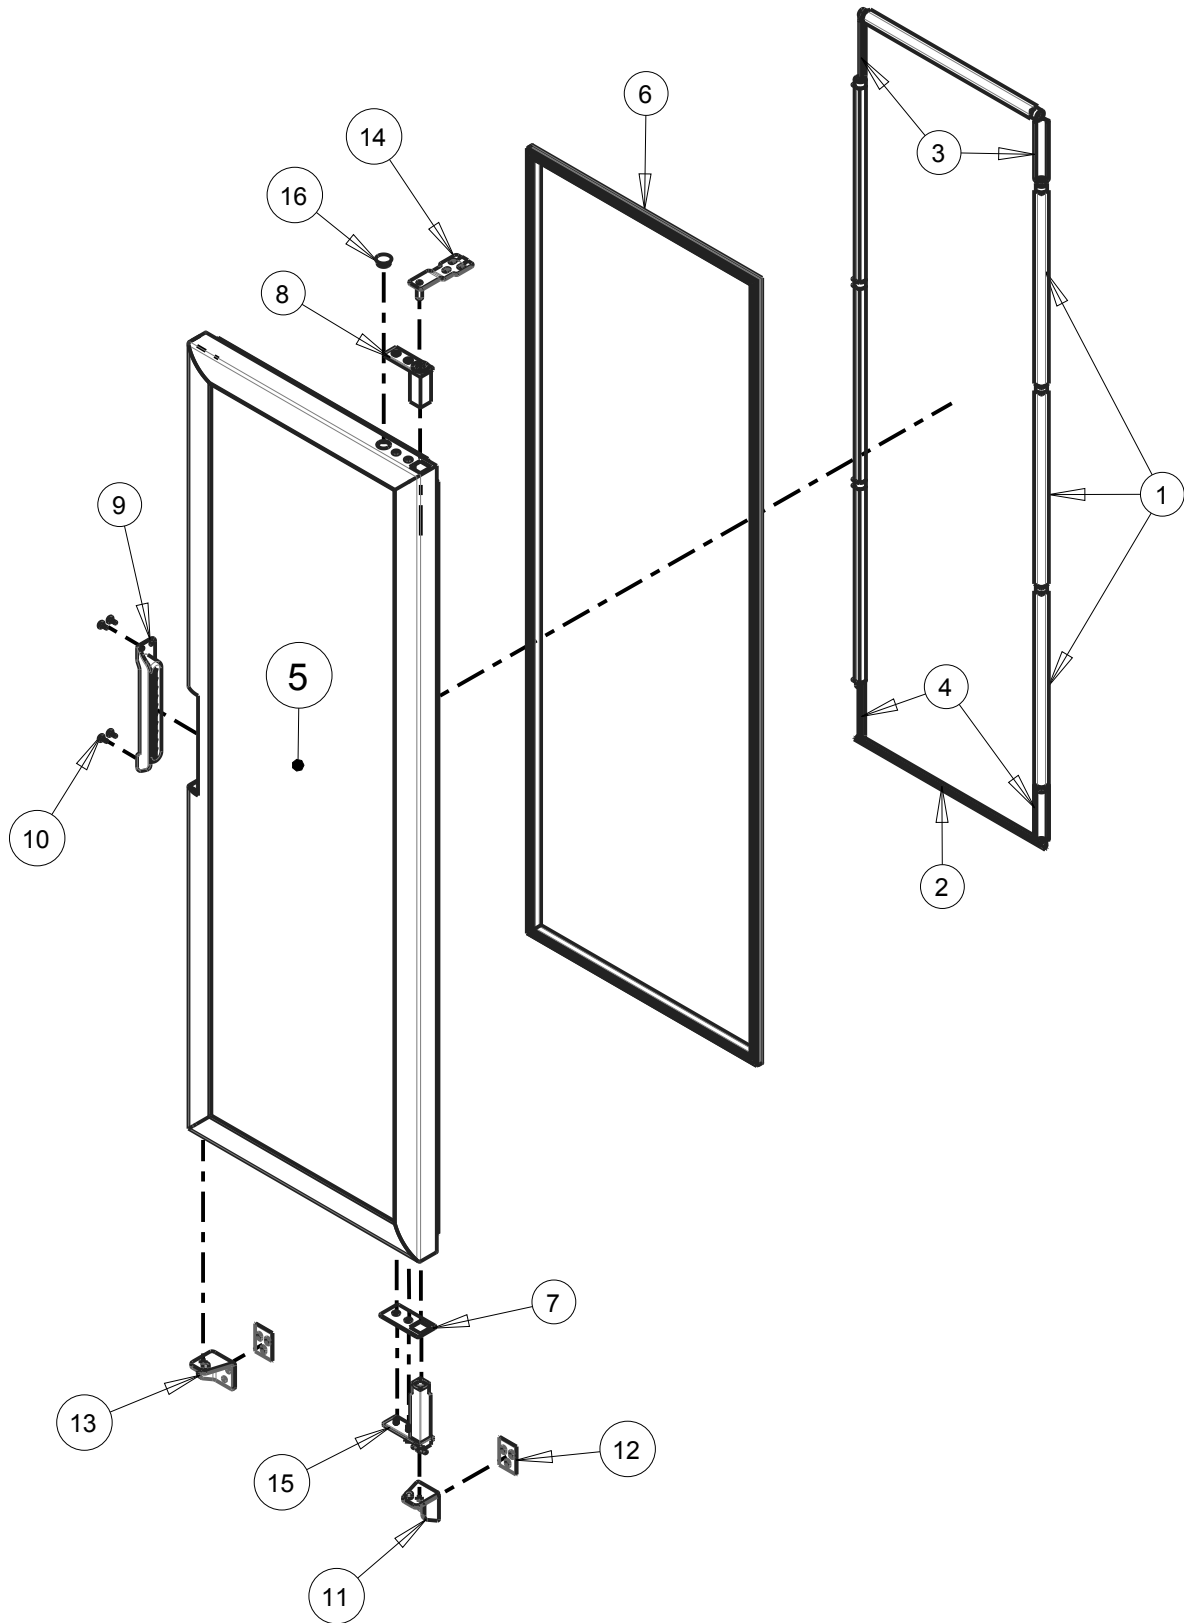

REV.00

Puerta

Included Models ENF VR08 C BMAD R6 UL LED EXPFOODSERVICE 1020339

Item	Internal Code	Spare Part Code	Description
1	3051065	2065047	LED MODULE
2	2029000	2087016	MOULDING GLASS FIXER COVER
3	2031726	2077038	MOULDING GLASS FIXER COVER
4	2064663	2088776	MOULDING GLASS FIXER COVER
5	2024003	2088777	GLASS DOOR
6	3040959	2021788	GASKET
7	3028538	2077415	REINFORCEMENT
8	3044866	2076112	DOOR BUSHING
9	2018749	2076375	PLASTIC DOOR HANDLE
10	3027788	2081335	REMOVABLE RIVET
11	3052961	2076369	BOTTOM HINGE
12	3043342	2076346	REINFORCEMENT
13	3052962	2076110	BOTTOM HINGE
14	3023206	2065356	TOP HINGE
15	3043569	2055558	SELF CLOSING
16	3023352	2077329	STOPPER
*	3046324	2076105	F-M MODULE HARNESS "Y"
*	3051220	2075742	F-M MODULE HARNESS

REV.00

Puerta

Included Models ENF VR08 C BMAD R6 UL LED EXPFOODSERVICE 1020339