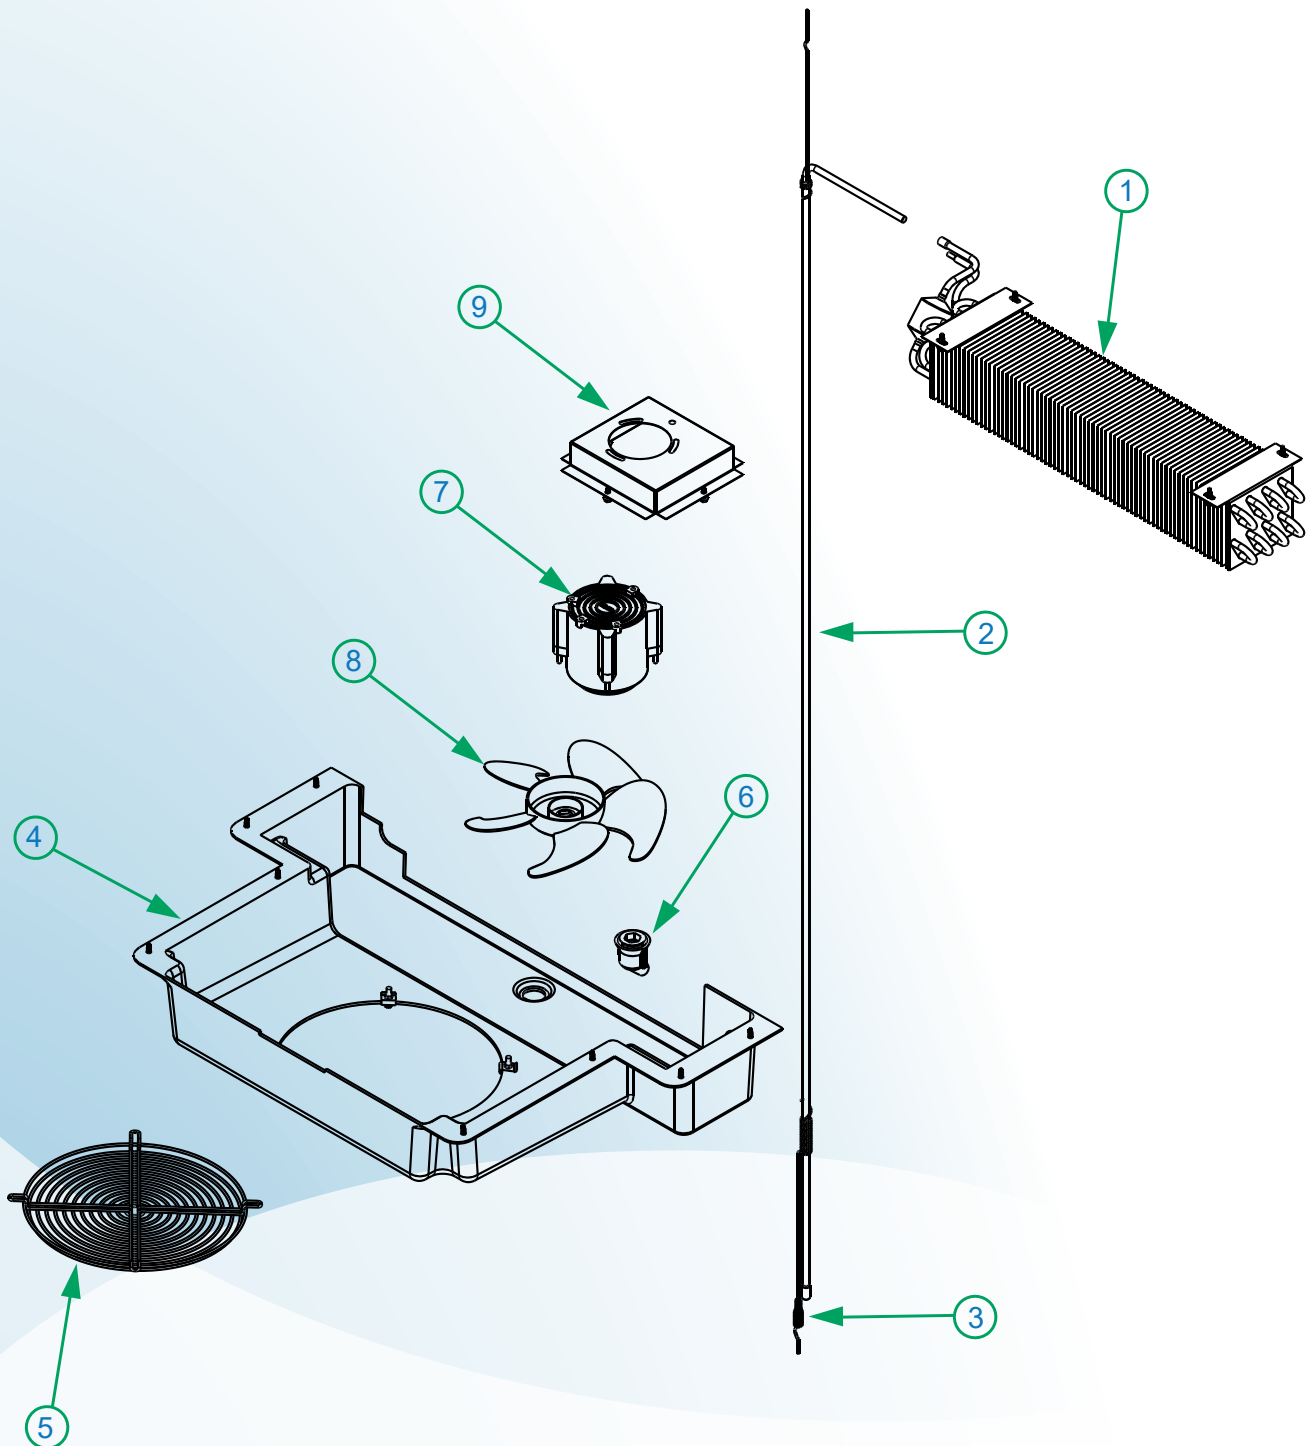

General Assembly
Included Models

VRD21 C BMAD R2 UL LED EXP V18IMBERA

1022599

Glass Door Merchandisers

Spare parts manual

VRD21

General Assembly

Item	Internal Code	Spare Part Code	Description
1	3022239	2065163	POWER CORD
2	3029656	2065050	BACK GRILL
3	2023472	2065175	SHELF
4	3041575	2065157	CLIP F/PILASTER
5	2048538	2065119	BOTTOM SHELF
6	3017492	2065185	THERMOMETER
7	3001716	2065136	LEVELING LEG
8	3001490	2076878	WALL SPACER
9	2051263	2085097	FRONT GRILL
10	3021996	2086927	GROMMET
11	3028825	2065159	PILASTER
12	2051266	2085114	TUBE COVER
13	2022228	2085093	LEFT TUBE COVER
14	2022526	2085094	RIGHT TUBE COVER
15	2015705	2072760	DEFLECTOR MOLDING
16	2038149	2076344	MOLD DEFLECTOR SUPPORT
17	2022235	2065058	CENTRAL POLE
18	3025638	2078388	BUSHING
19	3044252	2076349	SUPPORT

Models with the same refrigeration system and operation condition are included in this manual
 Drawings are an approximate representation of the reality
 All accessories (shelves, clips, etc) are considerate from base product, extra items are not included

General Assembly

Item	Internal Code	Spare Part Code	Description
20	3035053	2076488	WIRE COVER
21	3053714	2065099	TEMPERATURE CONTROL
22	3043769	2076494	CONTROL SUPPORT
23	3017428	2065076	CONTROL KNOB
24	3001457	2076347	SWITCH
25	3031133	2065184	TEMPERATURE SENSOR
26	3052104	2065130	DRIVER 24W
27	2020916	2027650	COVER
*	3052026	2065142	MAIN HARNESS
*	3052030	2065133	LED HARNESS
*	3052022	2065188	COMPRESSOR HARNESS

Evaporator Unit

Evaporator Unit

Item	Internal Code	Spare Part Code	Description
1	3054279	2085098	EVAPORATOR
2	2071259	2085099	RETURN PIPE
3	3058110	2085102	CAPILLARY TUBE, 0.044"X120"
4	2060508	2065128	EVAP HOUSING
5	3031148	2065115	EVAP HOUSING GRILL
6	3017737	2078589	DRAIN COUPLER
7	3039204	2086929	EVAP FAN MOTOR
8	3037464	2065102	EVAP FAN BLADE
9	2049177	2075536	MOTOR EVAP SUPPORT