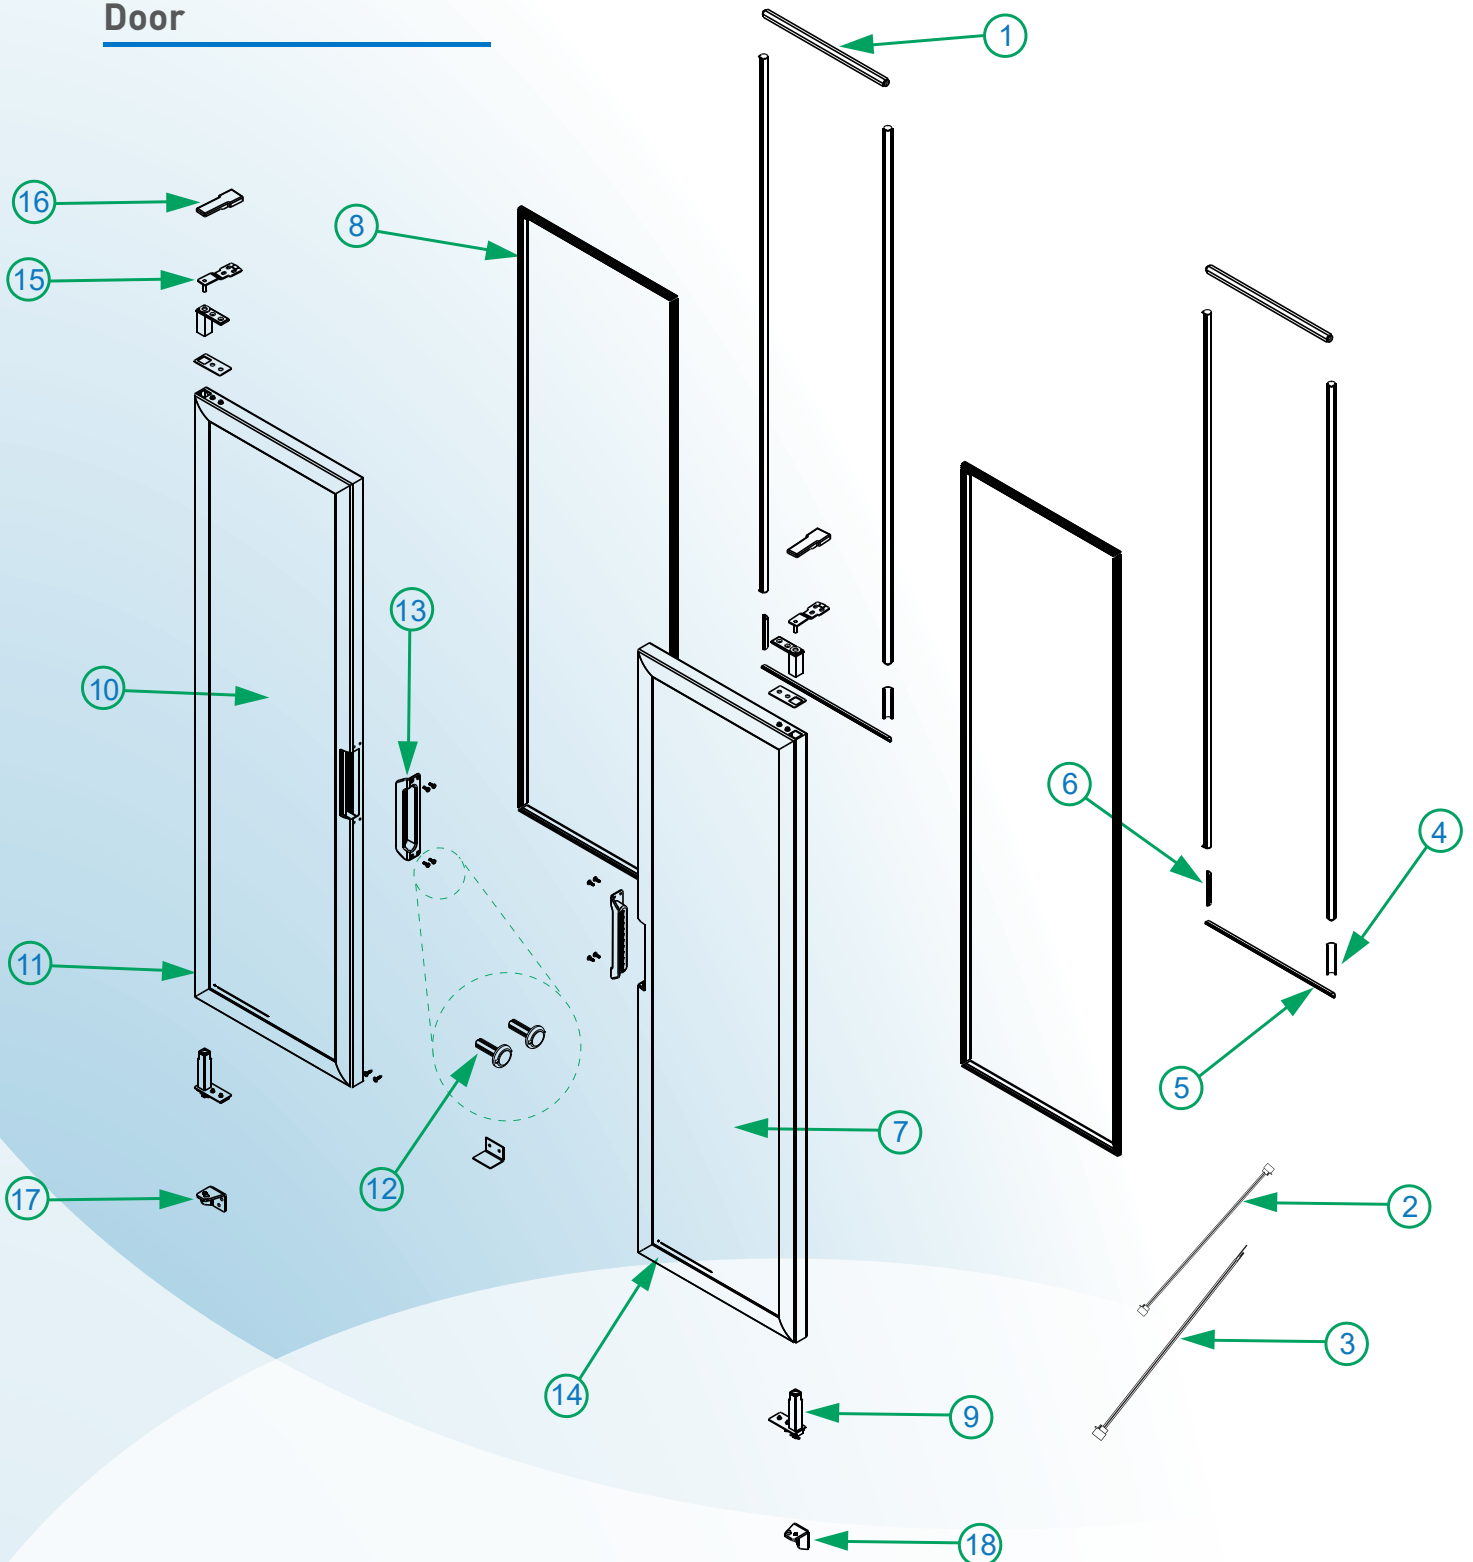

Door

Glass Door Merchandisers

Spare parts manual

VRD21

Door

Item	Internal Code	Spare Part Code	Description
1	3051065	2076342	LED MODULE
2	3051220	2075742	F-M MODULE HARNESS
3	3051218	2065369	F-DRIVER MODULE HARNESS
4	2043185	2086930	MOULDING GLASS FIXER COVER
5	2055320	2085105	MOULDING GLASS FIXER COVER
6	2025320	2065151	MOULDING GLASS FIXER COVER
7	2062288	2073870	RIGHT GLASS DOOR
8	3042058	2055504	GASKET
9	3038236	2022628	SELF CLOSING
10	2062289	2077418	LEFT GLASS DOOR
11	2020917	2085108	SA GLASS DOOR
12	3027788	2081335	REMOVABLE RIVET
13	2018749	2076375	PLASTIC DOOR HANDLE
14	2020918	2085111	SA GLASS DOOR
15	3023206	2065356	TOP HINGE
16	3023210	2076350	HINGE COVER
17	3030066	2065083	BOTTOM HINGE
18	3030067	2065084	BOTTOM HINGE