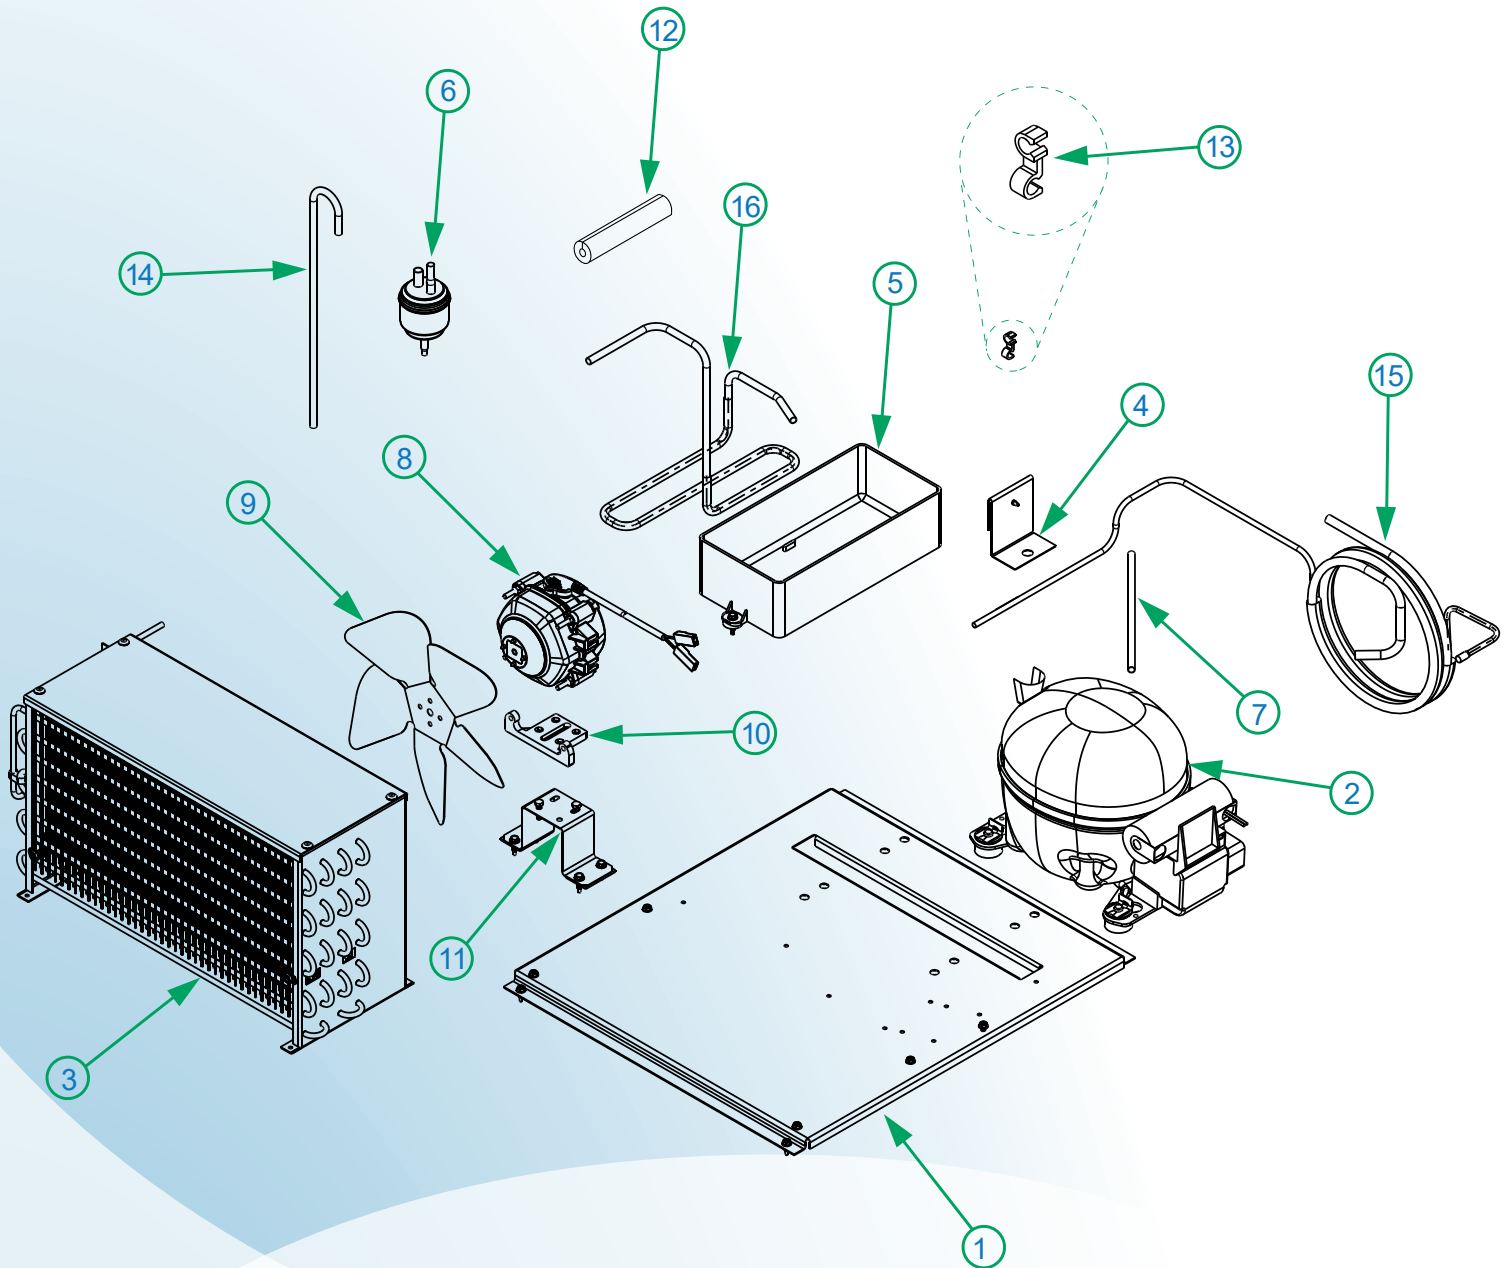

Condenser Unit

Condenser Unit

Item	Internal Code	Spare Part Code	Description
1	2030093	2035972	COMPRESSOR BASE
2	3041223	2065065	COMPRESSOR
3	2043293	2065074	CONDENSER
4	2003751	2045838	COND PAN SUPPORT
5	3000813	2065071	CONDENSATE PAN
6	3043930	2065116	FILTER DRIER
7	2014639	2063514	CHARGE PIPE
8	3051912	2076403	COND FAN MOTOR
9	3024837	2021790	COND FAN BLADE
10	3039514	2065362	MOTOR COND SUPPORT
11	3041448	2055733	MOTOR STAND
12	3000807	2077326	PIPE INSULATION
13	3037478	2083587	PIPE SUPPORT
14	2030264	2076400	VACCUM PIPE
15	2075553	2090254	HEAT EXCHANGER
16	2076313	2090255	DISCHARGE PIPE
*	3050227	2072479	ACC COMPRESSOR KIT